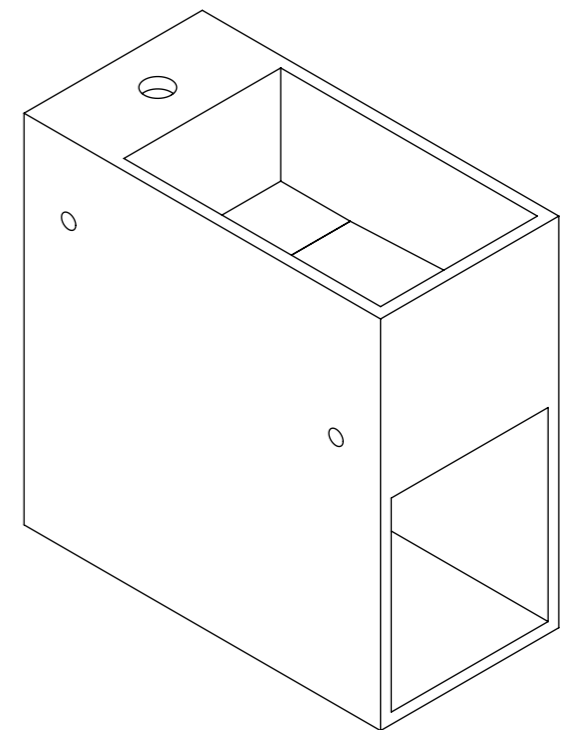

TOP VIEW

FRONT VIEW

SIDE VIEW

Product Name	Milano
Weight, kg	12
Material	Stone Resin
Size, mm	400 x 200 x 400