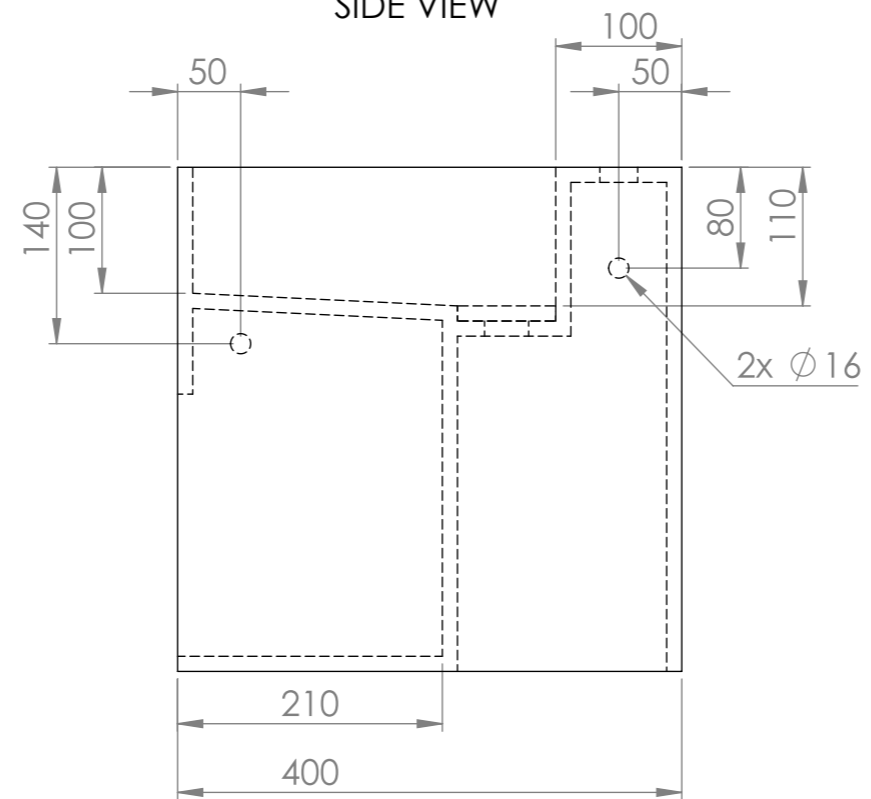

TOP VIEW

FRONT VIEW

SIDE VIEW

Product Name	Milano
Weight, kg	12
Material	Stone Resin
Size, mm	400 x 200 x 400