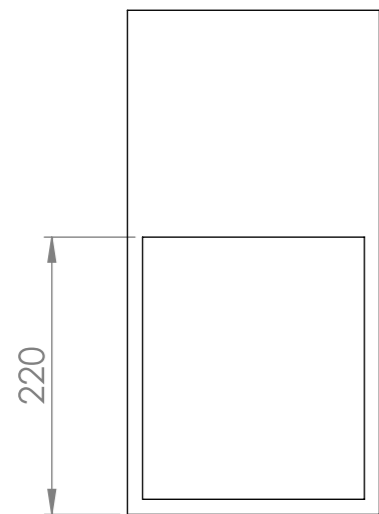

TOP VIEW

FRONT VIEW

SIDE VIEW

Product Name	Milano
Weight, kg	12
Material	Stone Resin
Size, mm	400 x 200 x 400