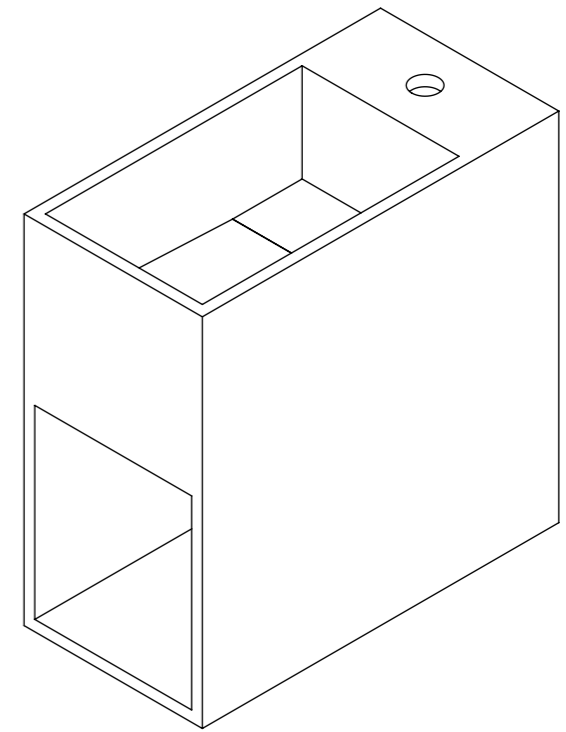

TOP VIEW

FRONT VIEW

SIDE VIEW

Product Name	Milano
Weight, kg	12
Material	Stone Resin
Size, mm	400 x 200 x 400