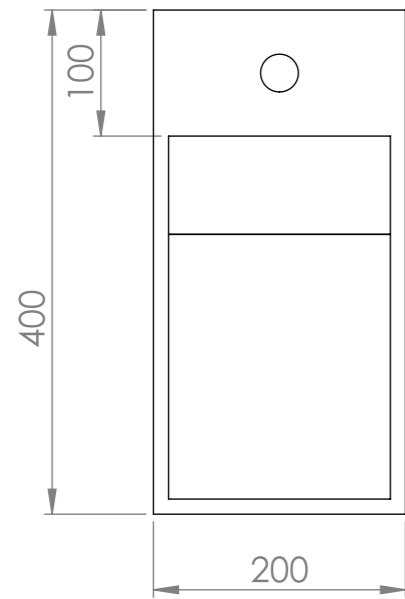

TOP VIEW

FRONT VIEW

SIDE VIEW

Product Name	Milano
Weight, kg	12
Material	Stone Resin
Size, mm	400 x 200 x 400