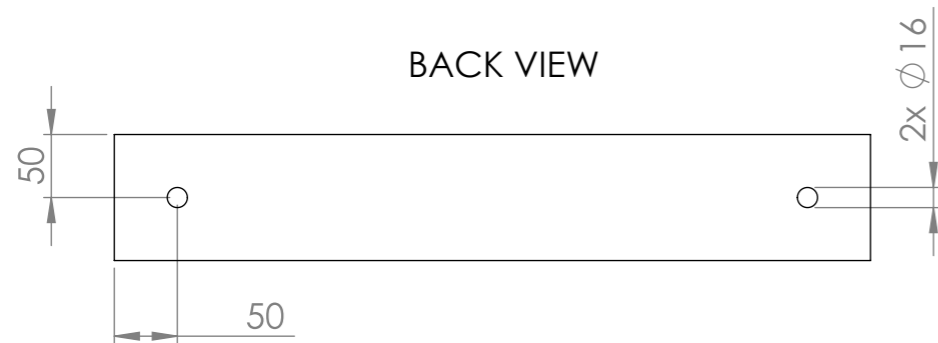

FRONT VIEW

BACK VIEW

Product Name	The Voss 600
Weight, kg	14
Material	Stone Resin
Size, mm	600 x 400 x 100

All dimensions provided in mm.