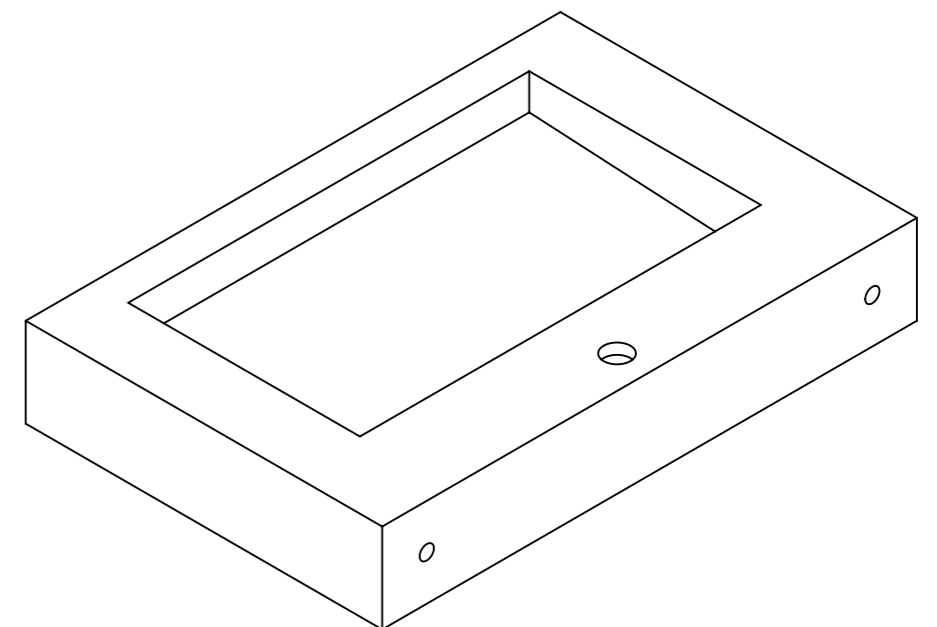

FRONT VIEW

BACK VIEW

Product Name	The Voss 600
Weight, kg	14
Material	Stone Resin
Size, mm	600 x 400 x 100

All dimensions provided in mm.