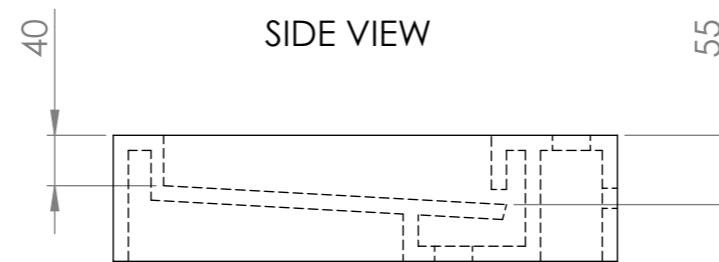

FRONT VIEW

BACK VIEW

Product Name	The Voss 600
Weight, kg	14
Material	Stone Resin
Size, mm	600 x 400 x 100

All dimensions provided in mm.